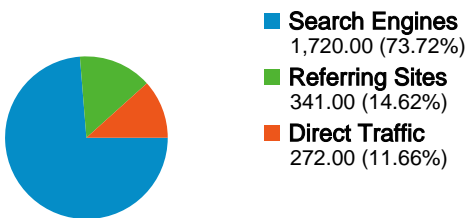

Traffic Sources Overview

Content Overview

Pages	Pageviews	% Pageviews
/	2,736	42.88%
/menus.html	666	10.44%
/tariff.html	603	9.45%
/rooms.html	558	8.75%
/weddings.html	278	4.36%