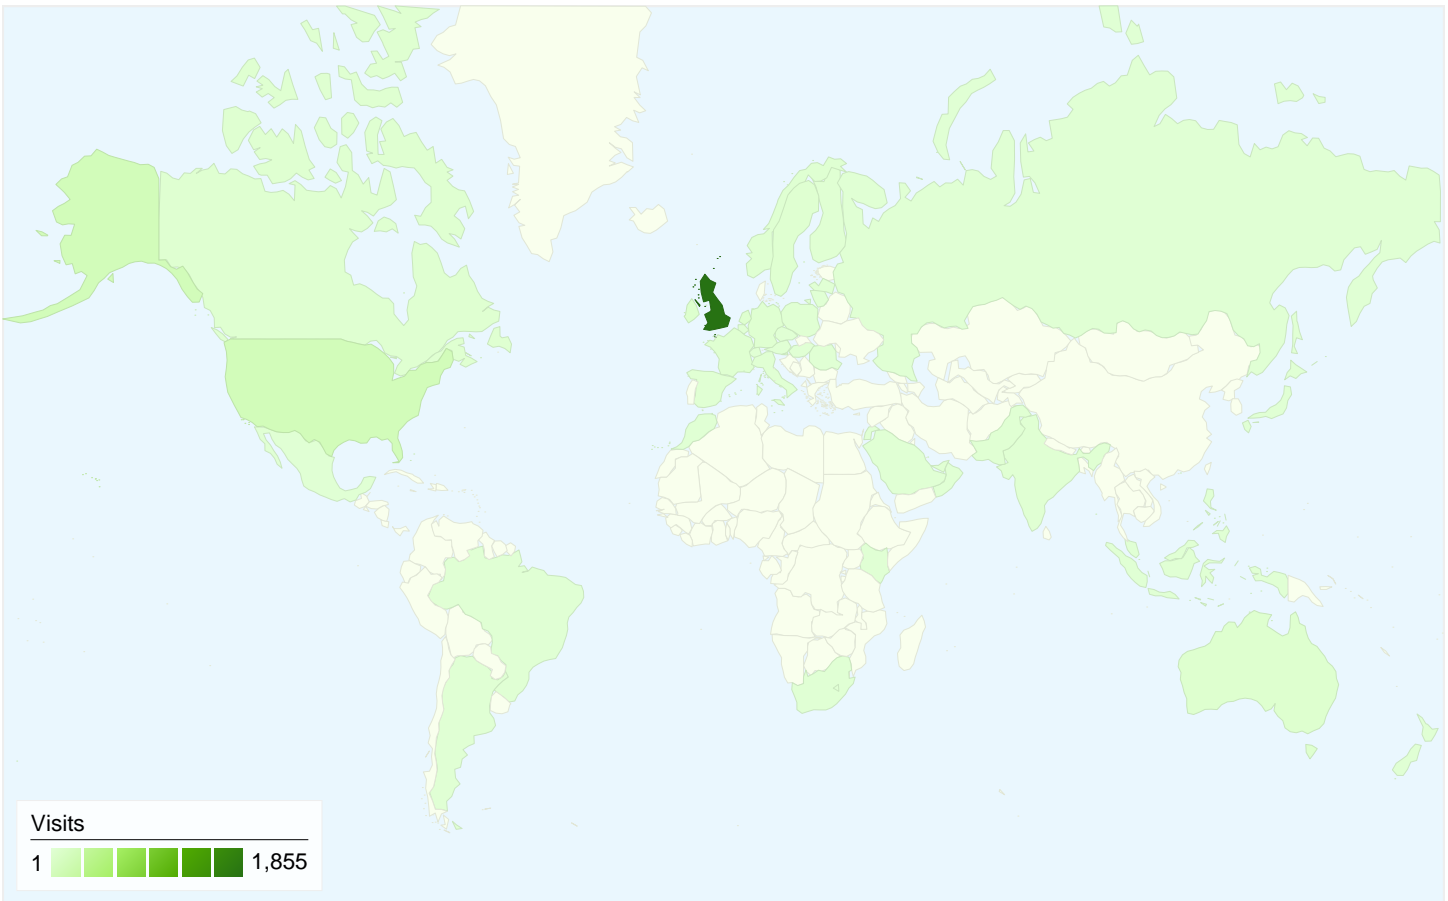

Visitors
1,897

Map Overlay world

Traffic Sources Overview

Content Overview

Pages	Pageviews	% Pageviews
/	2,736	42.88%
/menus.html	666	10.44%
/tariff.html	603	9.45%
/rooms.html	558	8.75%
/weddings.html	278	4.36%

1,897 people visited this site

2,333 Visits

1,897 Absolute Unique Visitors

6,380 Pageviews

2.73 Average Pageviews

00:02:21 Time on Site

38.32% Bounce Rate

76.21% New Visits

All traffic sources sent a total of 2,333 visits

-  **11.66%** Direct Traffic
-  **14.62%** Referring Sites
-  **73.72%** Search Engines

- **Search Engines**
1,720.00 (73.72%)
- **Referring Sites**
341.00 (14.62%)
- **Direct Traffic**
272.00 (11.66%)

2,333 visits came from 48 countries/territories

Site Usage

Visits	Pages/Visit	Avg. Time on Site	% New Visits	Bounce Rate	
2,333 % of Site Total: 100.00%	2.73 Site Avg: 2.73 (0.00%)	00:02:21 Site Avg: 00:02:21 (0.00%)	76.30% Site Avg: 76.21% (0.11%)	38.32% Site Avg: 38.32% (0.00%)	
Country/Territory	Visits	Pages/Visit	Avg. Time on Site	% New Visits	Bounce Rate
United Kingdom	1,855	2.85	00:02:32	75.15%	34.66%
United States	148	2.03	00:01:12	80.41%	62.84%
Ireland	39	1.92	00:01:11	69.23%	69.23%
Netherlands	30	2.83	00:01:35	66.67%	43.33%
Australia	29	2.76	00:03:06	65.52%	24.14%
France	20	2.60	00:03:04	95.00%	45.00%
Germany	19	2.42	00:00:46	89.47%	47.37%
Sweden	18	2.06	00:01:15	77.78%	44.44%
Canada	18	2.83	00:05:39	55.56%	22.22%
Norway	14	2.21	00:02:06	64.29%	50.00%