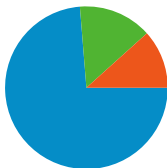

Traffic Sources Overview

- **Search Engines**
  1,720.00 (73.72%)
- **Referring Sites**
  341.00 (14.62%)
- **Direct Traffic**
  272.00 (11.66%)

Content Overview

Pages	Pageviews	% Pageviews
/	2,736	42.88%
/menus.html	666	10.44%
/tariff.html	603	9.45%
/rooms.html	558	8.75%
/weddings.html	278	4.36%