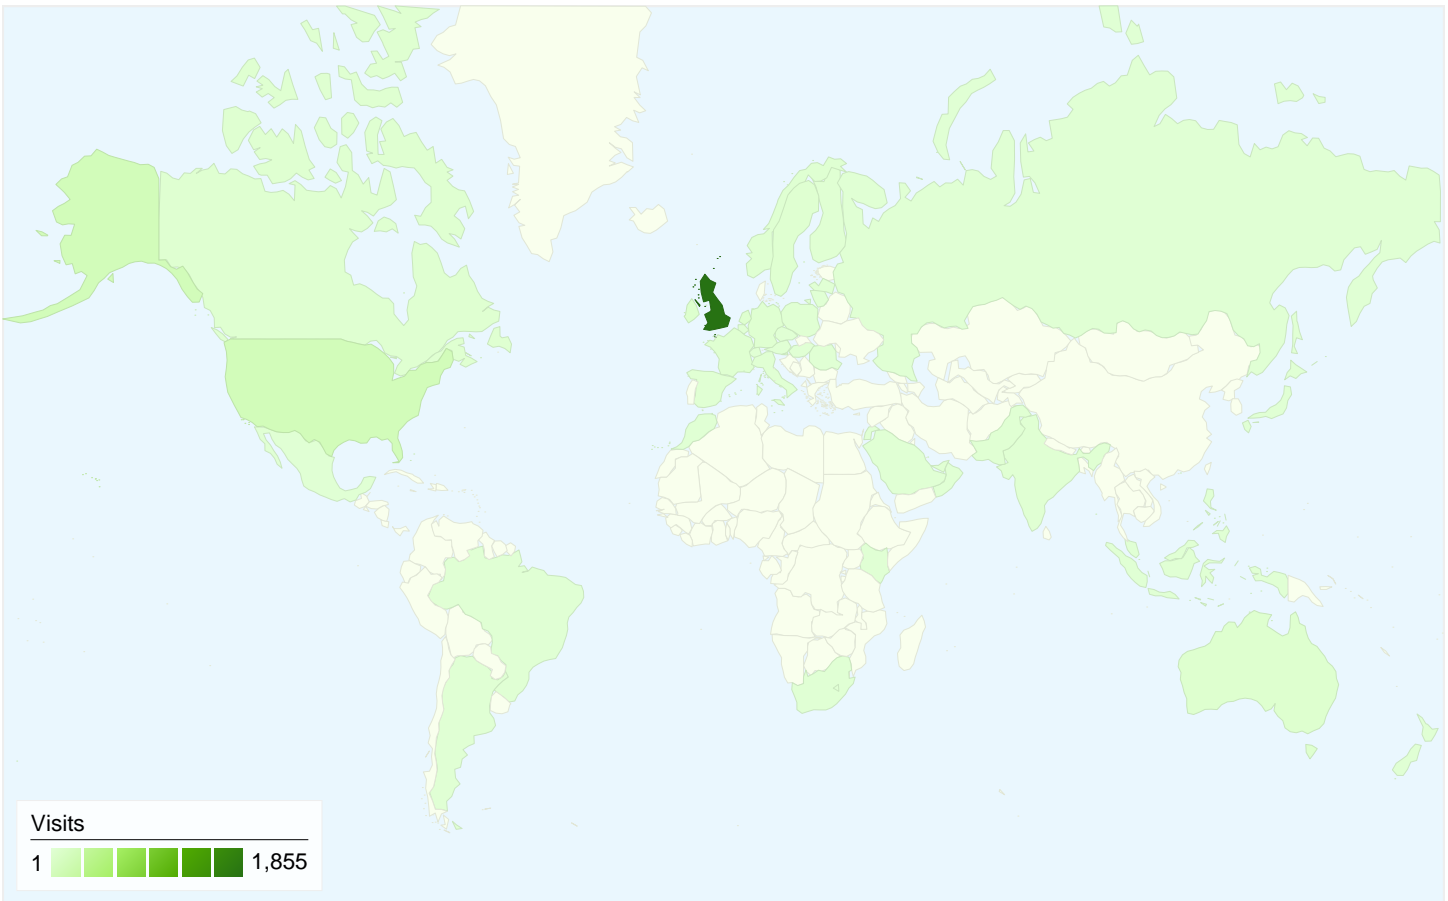

Visitors
1,897

Map Overlay world

Traffic Sources Overview

- **Search Engines**
1,720.00 (73.72%)
- **Referring Sites**
341.00 (14.62%)
- **Direct Traffic**
272.00 (11.66%)

Content Overview

Pages	Pageviews	% Pageviews
/	2,736	42.88%
/menus.html	666	10.44%
/tariff.html	603	9.45%
/rooms.html	558	8.75%
/weddings.html	278	4.36%

1,897 people visited this site

2,333 Visits

1,897 Absolute Unique Visitors

6,380 Pageviews

2.73 Average Pageviews

00:02:21 Time on Site

38.32% Bounce Rate

76.21% New Visits

All traffic sources sent a total of 2,333 visits

-  **11.66%** Direct Traffic
-  **14.62%** Referring Sites
-  **73.72%** Search Engines

- **Search Engines**
1,720.00 (73.72%)
- **Referring Sites**
341.00 (14.62%)
- **Direct Traffic**
272.00 (11.66%)

2,333 visits came from 48 countries/territories

Site Usage

Visits	Pages/Visit	Avg. Time on Site	% New Visits	Bounce Rate	
2,333 % of Site Total: 100.00%	2.73 Site Avg: 2.73 (0.00%)	00:02:21 Site Avg: 00:02:21 (0.00%)	76.30% Site Avg: 76.21% (0.11%)	38.32% Site Avg: 38.32% (0.00%)	
Country/Territory	Visits	Pages/Visit	Avg. Time on Site	% New Visits	Bounce Rate
United Kingdom	1,855	2.85	00:02:32	75.15%	34.66%
United States	148	2.03	00:01:12	80.41%	62.84%
Ireland	39	1.92	00:01:11	69.23%	69.23%
Netherlands	30	2.83	00:01:35	66.67%	43.33%
Australia	29	2.76	00:03:06	65.52%	24.14%
France	20	2.60	00:03:04	95.00%	45.00%
Germany	19	2.42	00:00:46	89.47%	47.37%
Sweden	18	2.06	00:01:15	77.78%	44.44%
Canada	18	2.83	00:05:39	55.56%	22.22%
Norway	14	2.21	00:02:06	64.29%	50.00%