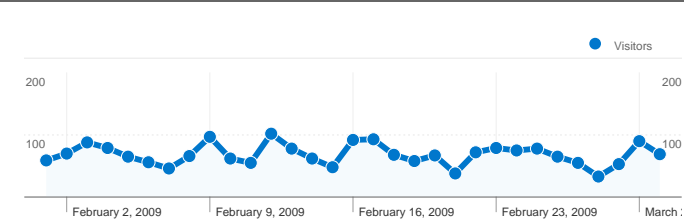

Site Usage

2,333 Visits

38.32% Bounce Rate

6,380 Pageviews

00:02:21 Avg. Time on Site

2.73 Pages/Visit

76.21% % New Visits

Visitors Overview

1,897 people visited this site

2,333 Visits

1,897 Absolute Unique Visitors

6,380 Pageviews

2.73 Average Pageviews

00:02:21 Time on Site

38.32% Bounce Rate

76.21% New Visits

2,333 visits came from 48 countries/territories

Site Usage

Visits	Pages/Visit	Avg. Time on Site	% New Visits	Bounce Rate	
2,333 % of Site Total: 100.00%	2.73 Site Avg: 2.73 (0.00%)	00:02:21 Site Avg: 00:02:21 (0.00%)	76.30% Site Avg: 76.21% (0.11%)	38.32% Site Avg: 38.32% (0.00%)	
Country/Territory	Visits	Pages/Visit	Avg. Time on Site	% New Visits	Bounce Rate
United Kingdom	1,855	2.85	00:02:32	75.15%	34.66%
United States	148	2.03	00:01:12	80.41%	62.84%
Ireland	39	1.92	00:01:11	69.23%	69.23%
Netherlands	30	2.83	00:01:35	66.67%	43.33%
Australia	29	2.76	00:03:06	65.52%	24.14%
France	20	2.60	00:03:04	95.00%	45.00%
Germany	19	2.42	00:00:46	89.47%	47.37%
Sweden	18	2.06	00:01:15	77.78%	44.44%
Canada	18	2.83	00:05:39	55.56%	22.22%
Norway	14	2.21	00:02:06	64.29%	50.00%

Pages on this site were viewed a total of 6,380 times

6,380 Pageviews

5,076 Unique Views

38.32% Bounce Rate

Top Content

Pages	Pageviews	% Pageviews
/	2,736	42.88%
/menus.html	666	10.44%
/tariff.html	603	9.45%
/rooms.html	558	8.75%
/weddings.html	278	4.36%