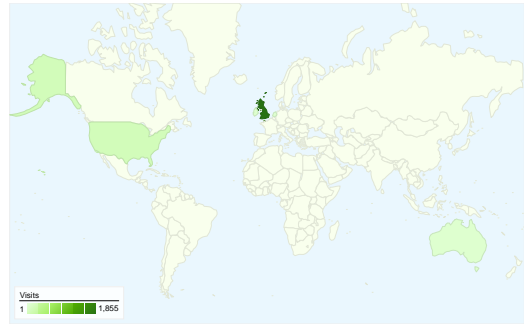

Visitors
1,897

Map Overlay world

Traffic Sources Overview

- **Search Engines**
1,720.00 (73.72%)
- **Referring Sites**
341.00 (14.62%)
- **Direct Traffic**
272.00 (11.66%)

Content Overview

Pages	Pageviews	% Pageviews
/	2,736	42.88%
/menus.html	666	10.44%
/tariff.html	603	9.45%
/rooms.html	558	8.75%
/weddings.html	278	4.36%

1,897 people visited this site

2,333 Visits

1,897 Absolute Unique Visitors

6,380 Pageviews

2.73 Average Pageviews

00:02:21 Time on Site

38.32% Bounce Rate

76.21% New Visits

All traffic sources sent a total of 2,333 visits

-  **11.66%** Direct Traffic
-  **14.62%** Referring Sites
-  **73.72%** Search Engines

- **Search Engines**
1,720.00 (73.72%)
- **Referring Sites**
341.00 (14.62%)
- **Direct Traffic**
272.00 (11.66%)

2,333 visits came from 48 countries/territories

Site Usage

Visits	Pages/Visit	Avg. Time on Site	% New Visits	Bounce Rate	
2,333 % of Site Total: 100.00%	2.73 Site Avg: 2.73 (0.00%)	00:02:21 Site Avg: 00:02:21 (0.00%)	76.30% Site Avg: 76.21% (0.11%)	38.32% Site Avg: 38.32% (0.00%)	
Country/Territory	Visits	Pages/Visit	Avg. Time on Site	% New Visits	Bounce Rate
United Kingdom	1,855	2.85	00:02:32	75.15%	34.66%
United States	148	2.03	00:01:12	80.41%	62.84%
Ireland	39	1.92	00:01:11	69.23%	69.23%
Netherlands	30	2.83	00:01:35	66.67%	43.33%
Australia	29	2.76	00:03:06	65.52%	24.14%
France	20	2.60	00:03:04	95.00%	45.00%
Germany	19	2.42	00:00:46	89.47%	47.37%
Sweden	18	2.06	00:01:15	77.78%	44.44%
Canada	18	2.83	00:05:39	55.56%	22.22%
Norway	14	2.21	00:02:06	64.29%	50.00%