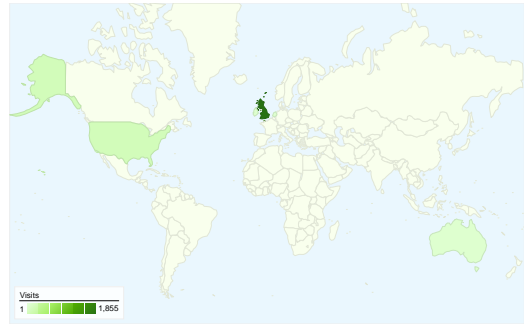

Visitors
1,897

Map Overlay world

Traffic Sources Overview

Content Overview

Pages	Pageviews	% Pageviews
/	2,736	42.88%
/menus.html	666	10.44%
/tariff.html	603	9.45%
/rooms.html	558	8.75%
/weddings.html	278	4.36%

1,897 people visited this site

2,333 Visits

1,897 Absolute Unique Visitors

6,380 Pageviews

2.73 Average Pageviews

00:02:21 Time on Site

38.32% Bounce Rate

76.21% New Visits

All traffic sources sent a total of 2,333 visits

-  **11.66%** Direct Traffic
-  **14.62%** Referring Sites
-  **73.72%** Search Engines

- **Search Engines**
1,720.00 (73.72%)
- **Referring Sites**
341.00 (14.62%)
- **Direct Traffic**
272.00 (11.66%)

2,333 visits came from 48 countries/territories

Site Usage

Visits	Pages/Visit	Avg. Time on Site	% New Visits	Bounce Rate	
2,333 % of Site Total: 100.00%	2.73 Site Avg: 2.73 (0.00%)	00:02:21 Site Avg: 00:02:21 (0.00%)	76.30% Site Avg: 76.21% (0.11%)	38.32% Site Avg: 38.32% (0.00%)	
Country/Territory	Visits	Pages/Visit	Avg. Time on Site	% New Visits	Bounce Rate
United Kingdom	1,855	2.85	00:02:32	75.15%	34.66%
United States	148	2.03	00:01:12	80.41%	62.84%
Ireland	39	1.92	00:01:11	69.23%	69.23%
Netherlands	30	2.83	00:01:35	66.67%	43.33%
Australia	29	2.76	00:03:06	65.52%	24.14%
France	20	2.60	00:03:04	95.00%	45.00%
Germany	19	2.42	00:00:46	89.47%	47.37%
Sweden	18	2.06	00:01:15	77.78%	44.44%
Canada	18	2.83	00:05:39	55.56%	22.22%
Norway	14	2.21	00:02:06	64.29%	50.00%